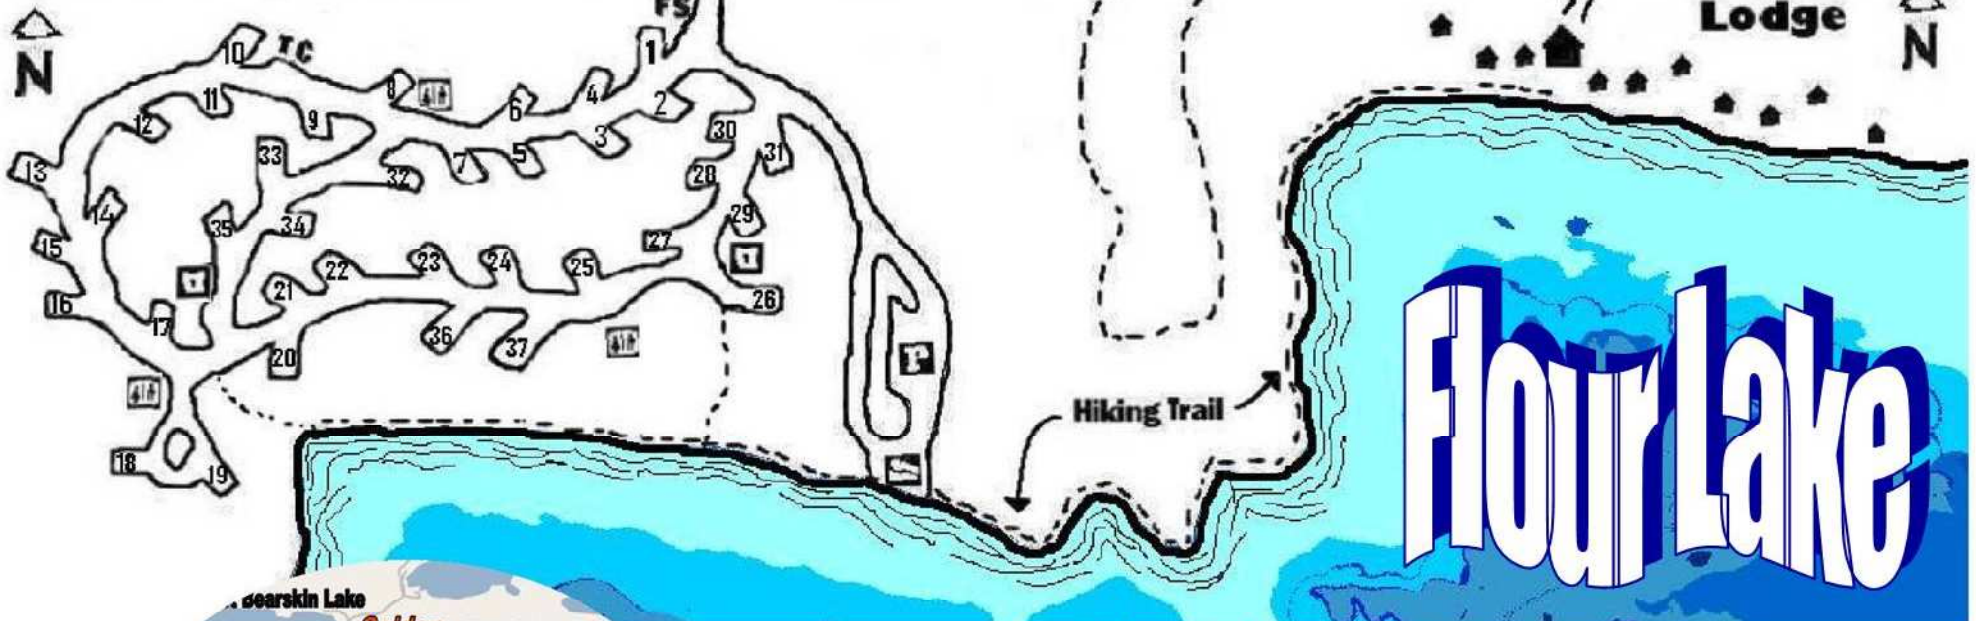

**Flour Lake
CAMPGROUND**
SUPERIOR
National Forest

Flour Lake Campground, Northern Minnesota

www.FlourLakeCampground.com

www.Golden-Eagle.com

- LENGEND**
- Toilets
 - Drinking Water
 - Fee Station
 - Trash Container
 - Parking
 - Boat Access
 - Hiking Trail